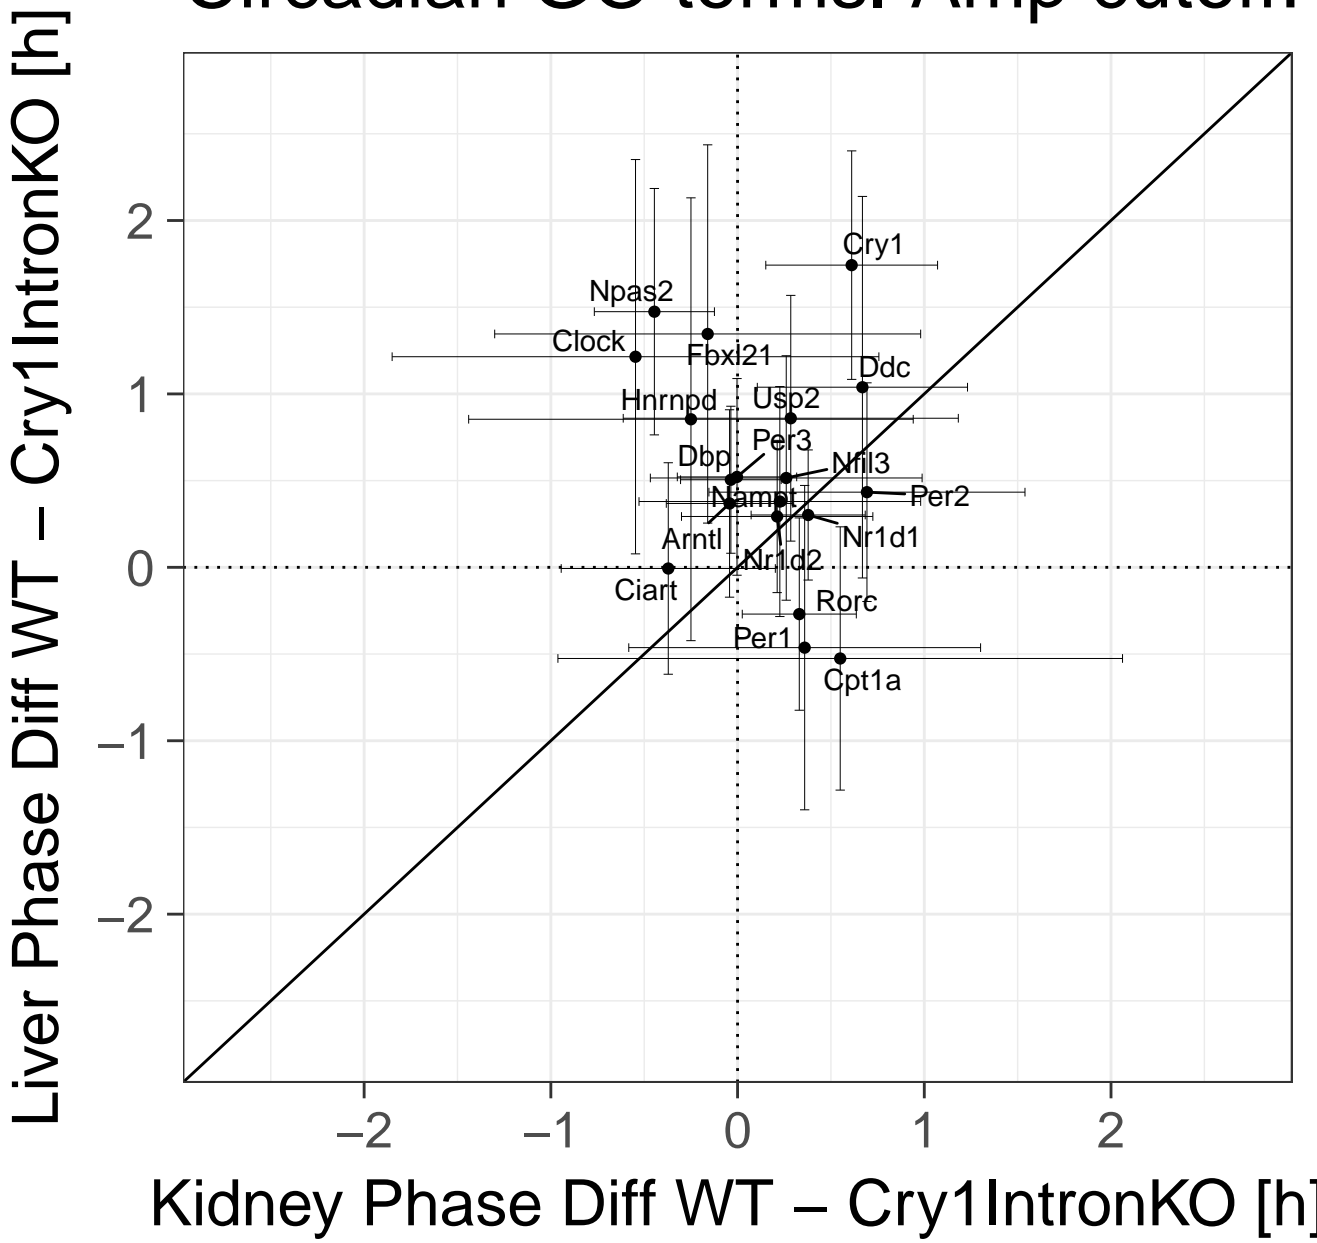

Circadian GO terms. Amp cutoff:

Circadian GO terms. Amp cutoff: