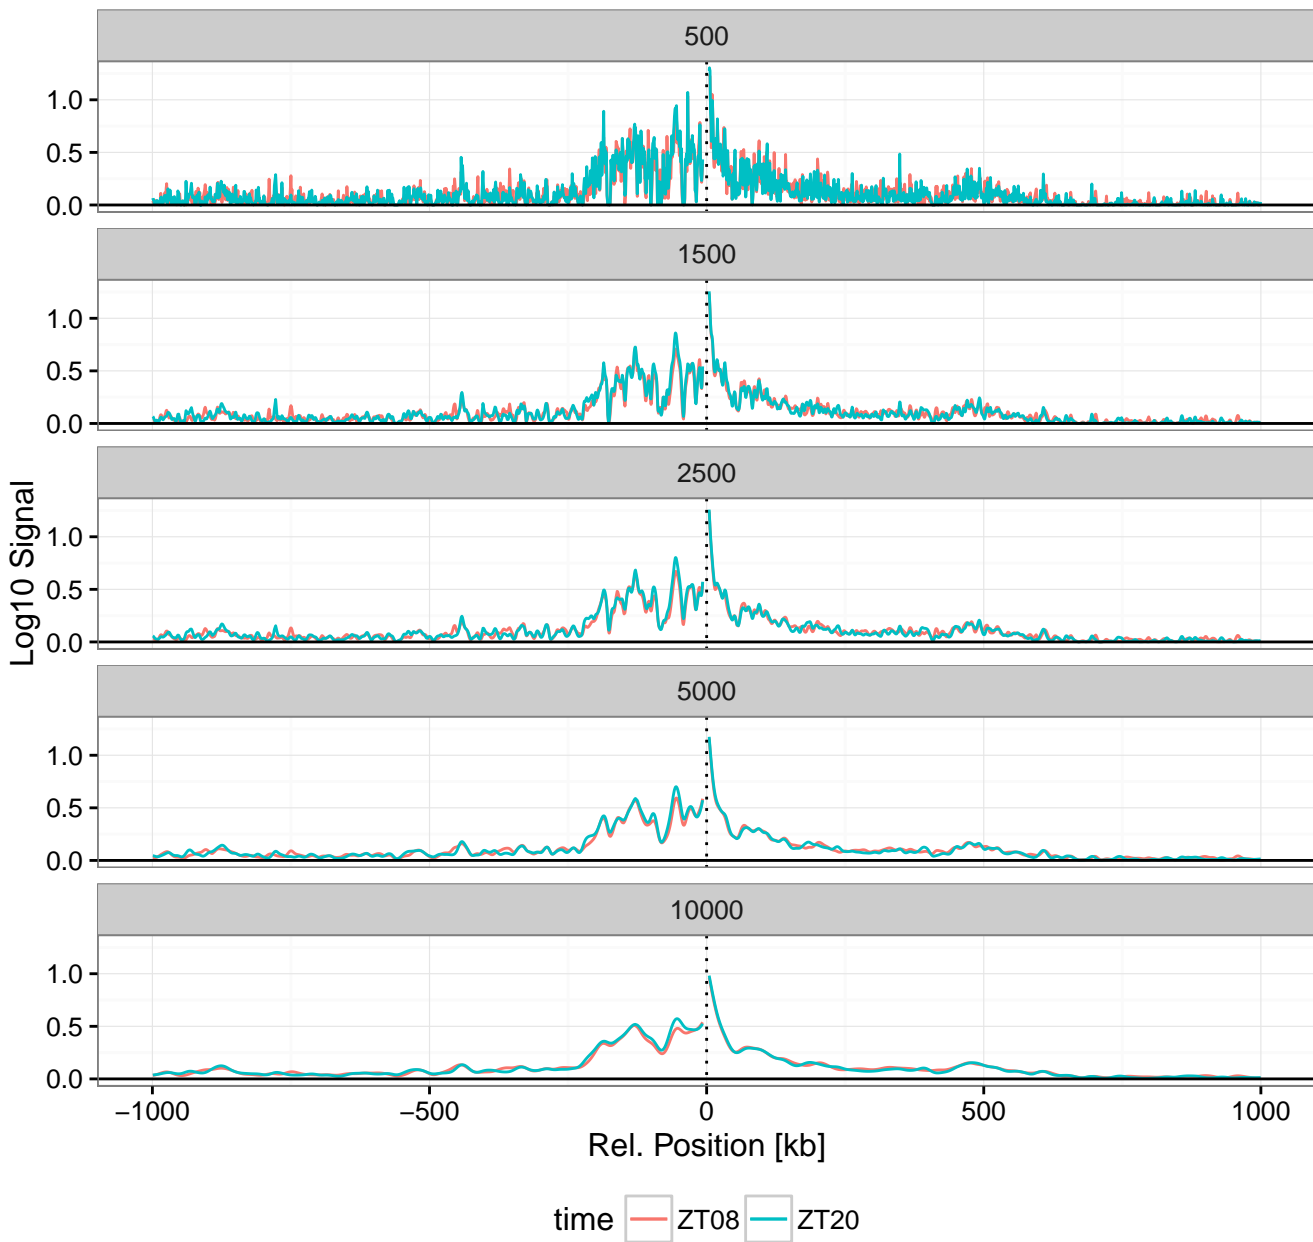

Bait: NAMPT Tiss: Liver Geno: WT

Bait: NAMPT Tiss: Liver Geno: WT

Bait: NAMPT Tiss: Liver Geno: WT

Bait: NAMPT Tiss: Liver Geno: WT

Bait: NAMPT Tiss: Liver Geno: WT

Bait: NAMPT Tiss: Liver Geno: KO

Bait: NAMPT Tiss: Liver Geno: KO

Bait: NAMPT Tiss: Liver Geno: KO

Bait: NAMPT Tiss: Liver Geno: KO

Bait: NAMPT Tiss: Liver Geno: KO