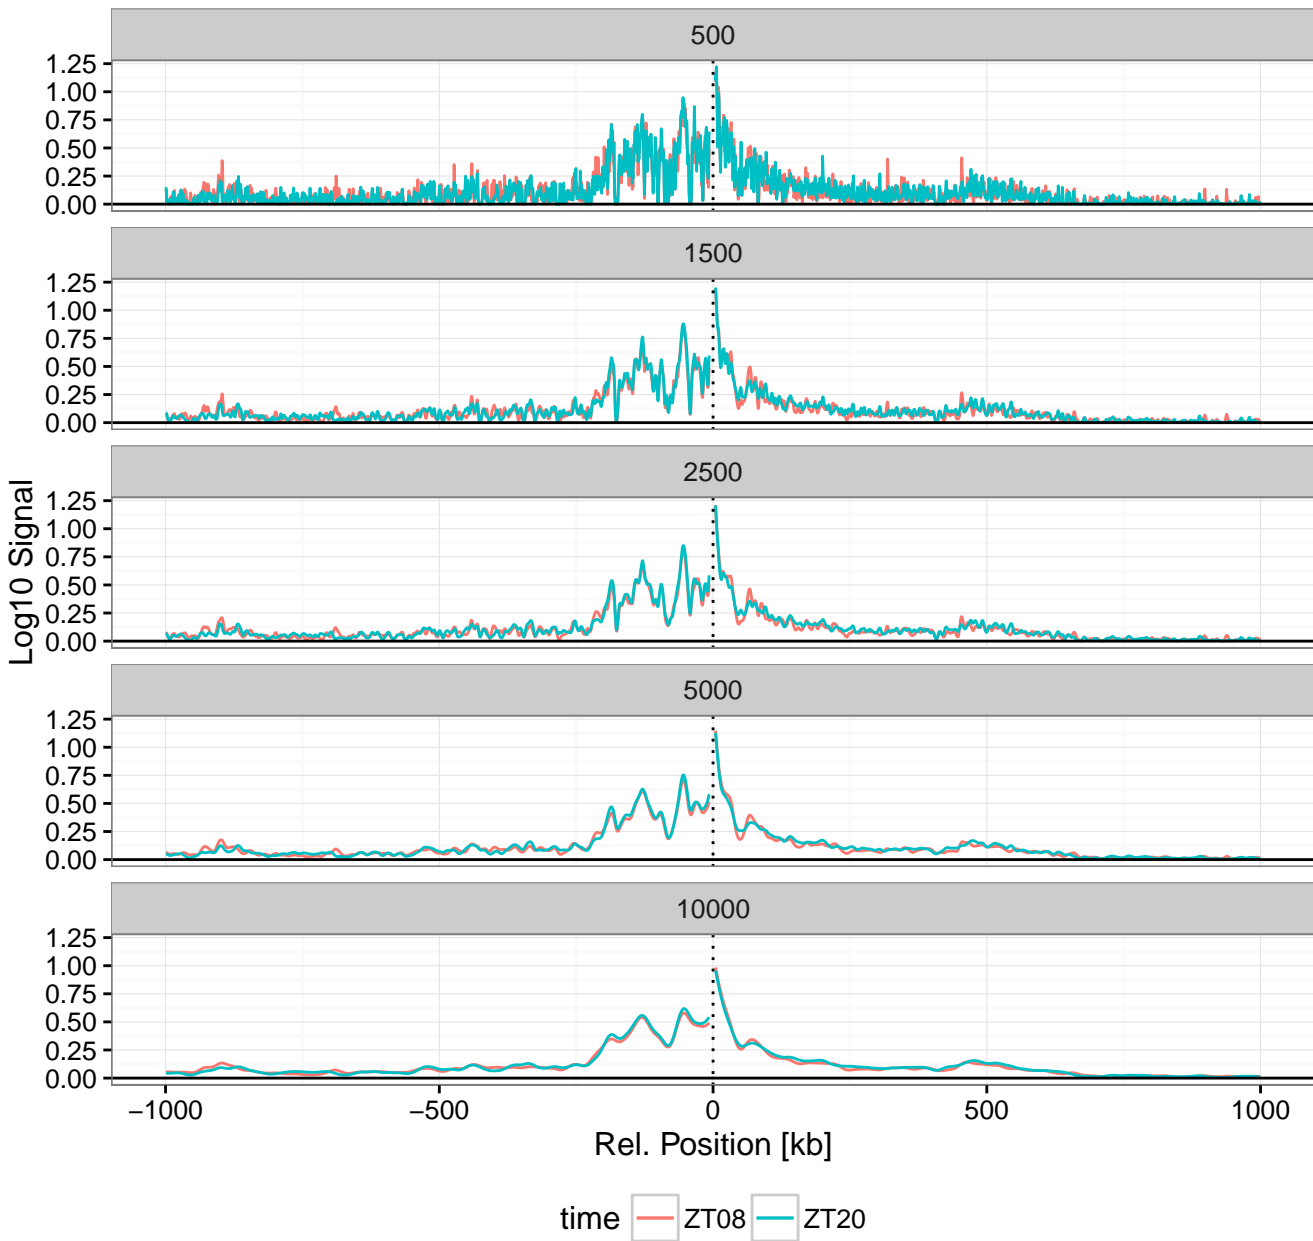

Bait: NAMPT Tiss: Liver Geno: WT

Bait: NAMPT Tiss: Liver Geno: WT

Bait: NAMPT Tiss: Liver Geno: WT

Bait: NAMPT Tiss: Liver Geno: WT

Bait: NAMPT Tiss: Liver Geno: WT

Bait: NAMPT Tiss: Liver Geno: KO

Bait: NAMPT Tiss: Liver Geno: KO

Bait: NAMPT Tiss: Liver Geno: KO

Bait: NAMPT Tiss: Liver Geno: KO

Bait: NAMPT Tiss: Liver Geno: KO