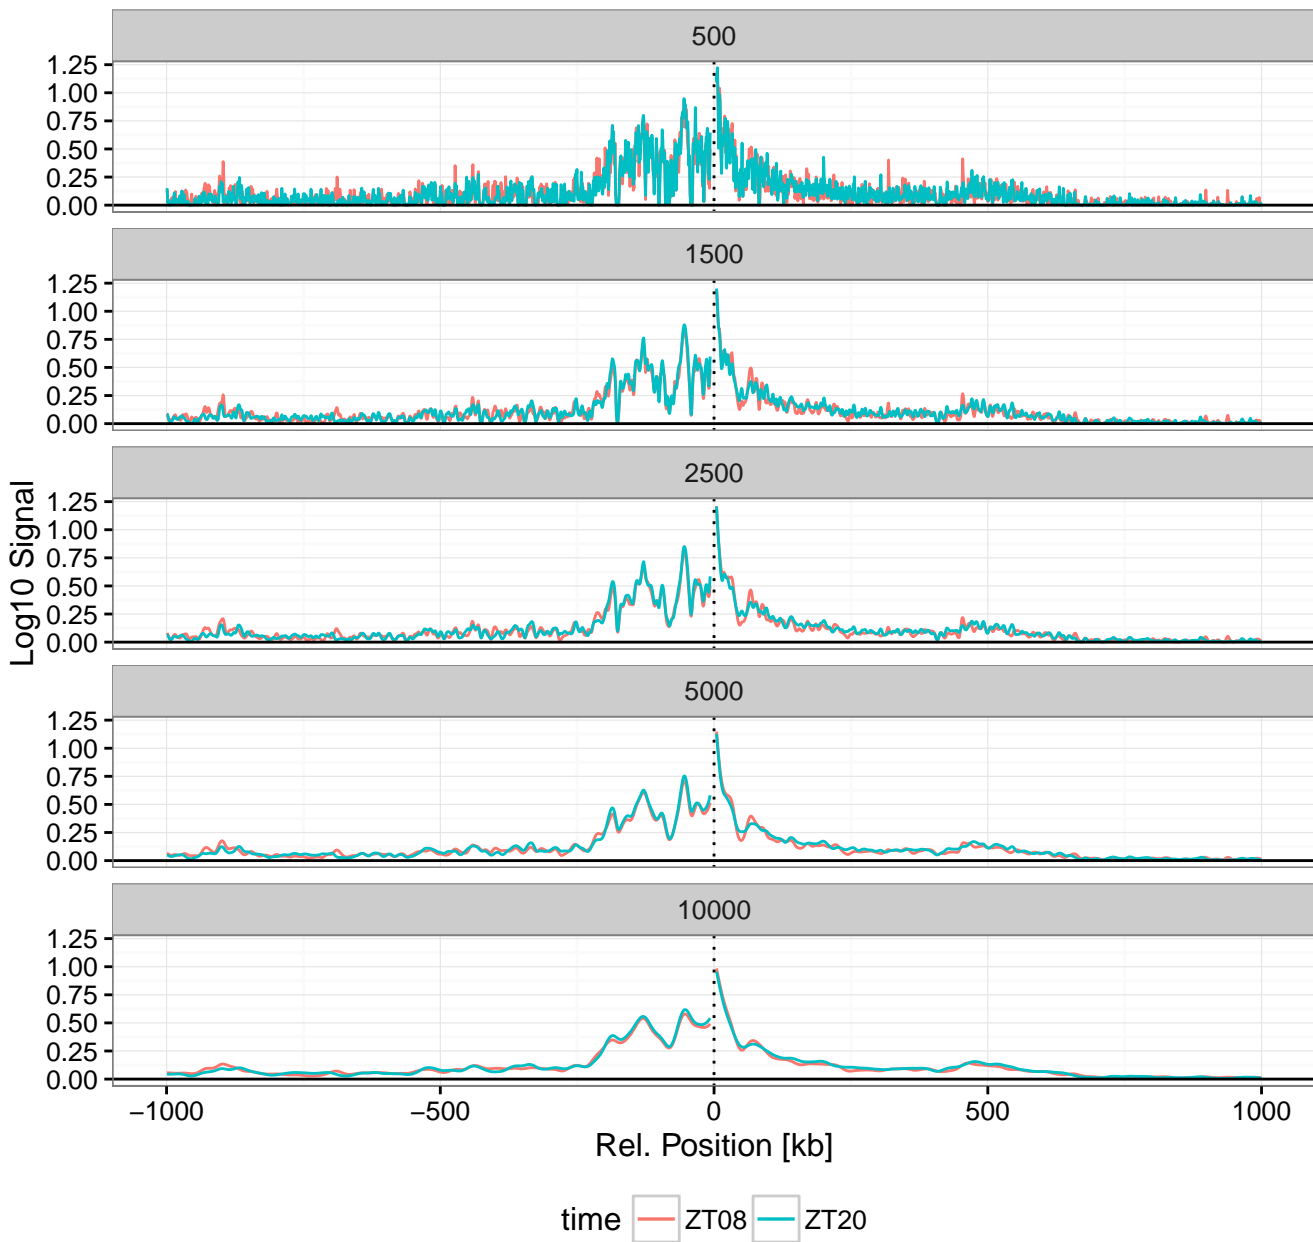

# Bait: NAMPT Tiss: Liver Geno: WT

# Bait: NAMPT Tiss: Liver Geno: WT

Bait: NAMPT Tiss: Liver Geno: WT