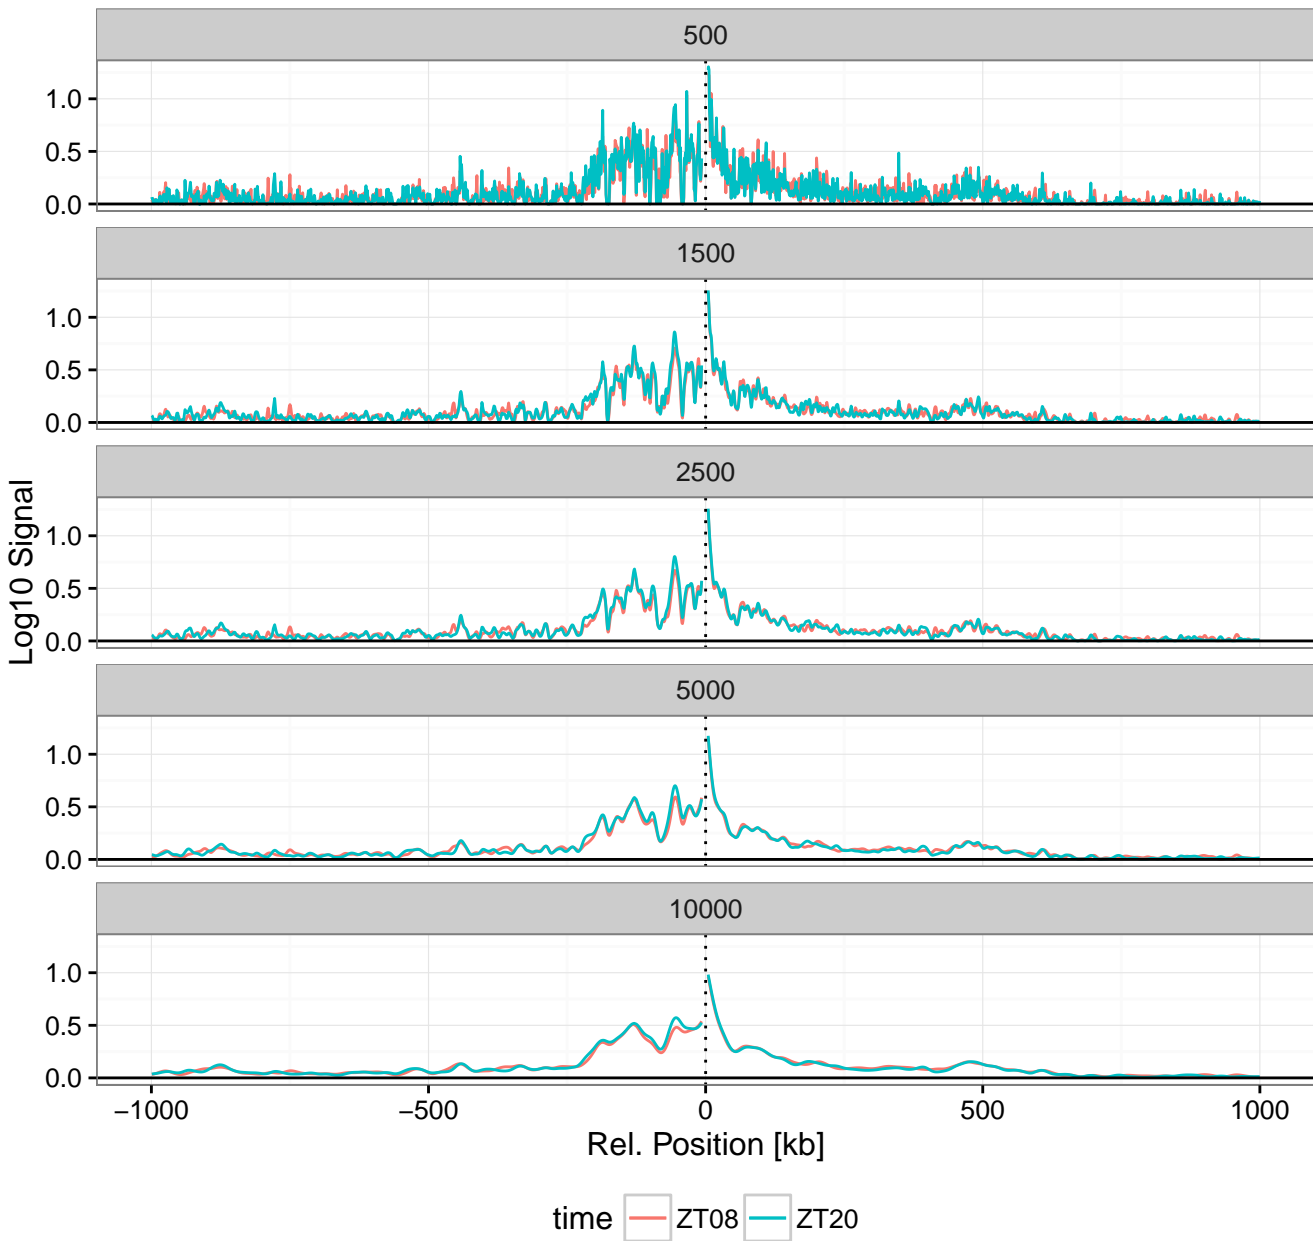

Bait: NAMPT Tiss: Liver Geno: KO